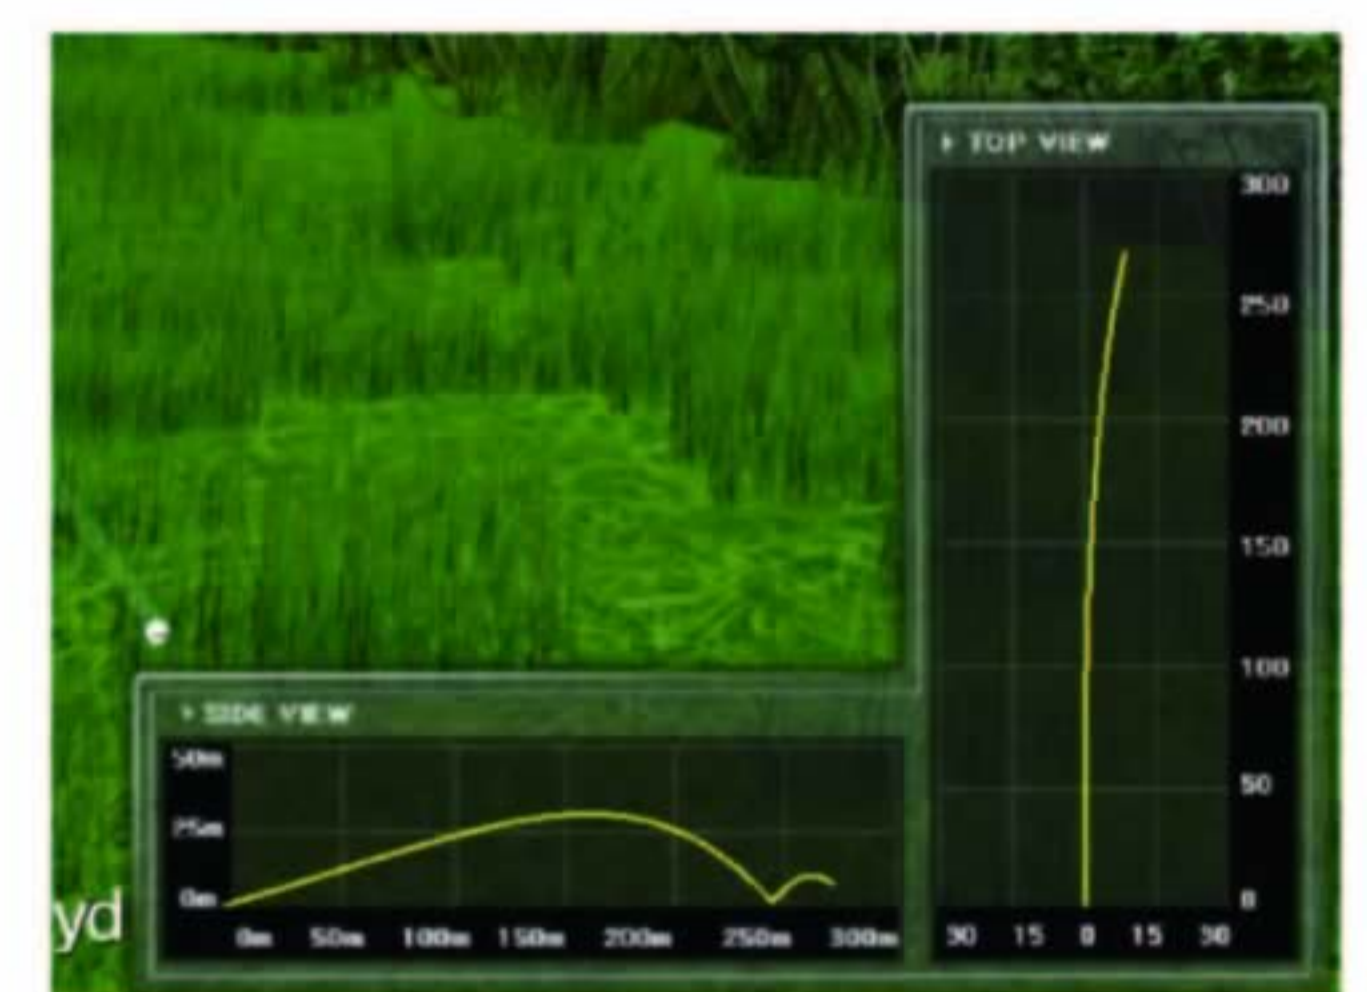

Sensor Principles

Albatross 3 analyzes the data from the shadow of an object passing through a curtain of three lasers.

It calculates the speed of a ball along with 3D location data and accurately materializes the trajectory on the screen.

06 Trajectory analysis table

Analyzes the trajectory of a ball seen from the side view and top view

Options

Auto Foot Plate

This system includes a 15 cm thick plate, where a player stands, that will raise or lower rapidly to more realistically recreate course typography.