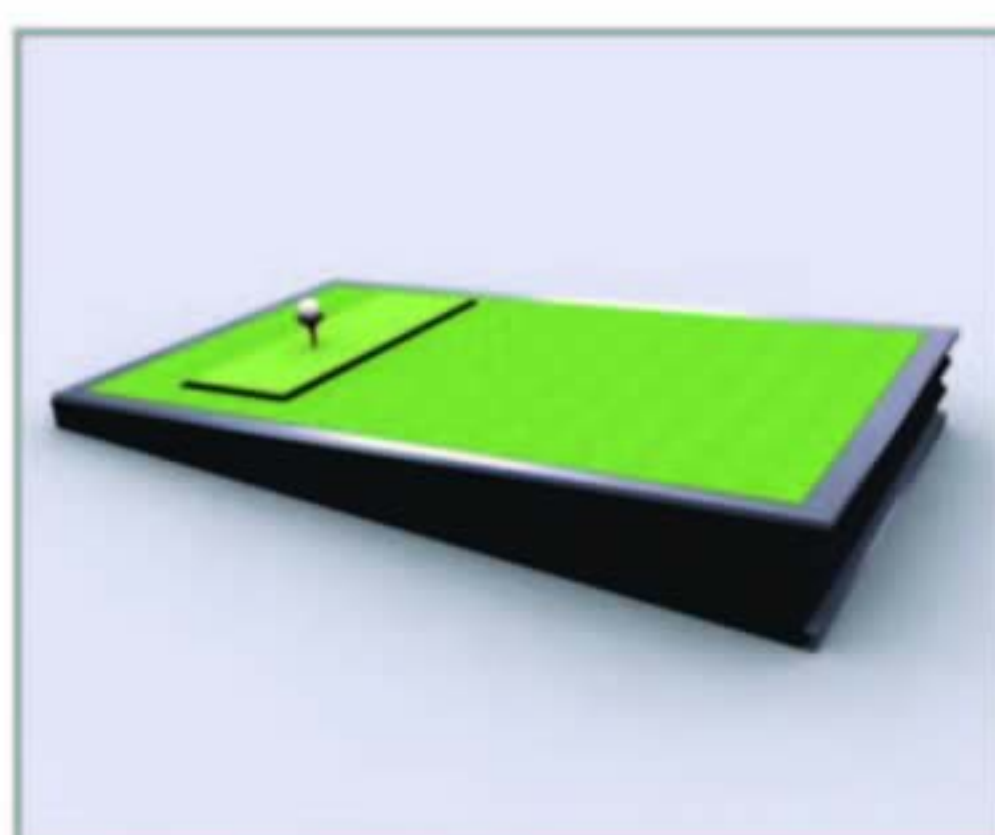

Sensor Principles

Albatross 3 analyzes the data from the shadow of an object passing through a curtain of three lasers.

It calculates the speed of a ball along with 3D location data and accurately materializes the trajectory on the screen.

03 Administrator option

Provides a password by which an administrator can manipulate the game

04 Skill level

Each individual can set a skill level respective to the other players.

05 Four tee options

Pick from champion tee, back tee, regular tee, and ladies tee.

06 Trajectory analysis table

Analyzes the trajectory of a ball seen from the side view and top view

Options

Auto Foot Plate

This system includes a 15 cm thick plate, where a player stands, that will raise or lower rapidly to more realistically recreate course typography.

Auto Tee-up

This self-adjusting system raises and lowers the tee height, up to 65 mm, at increments of 3 mm.

Motion Replay

This program automatically photographs every swing and reproduces an image in real time.