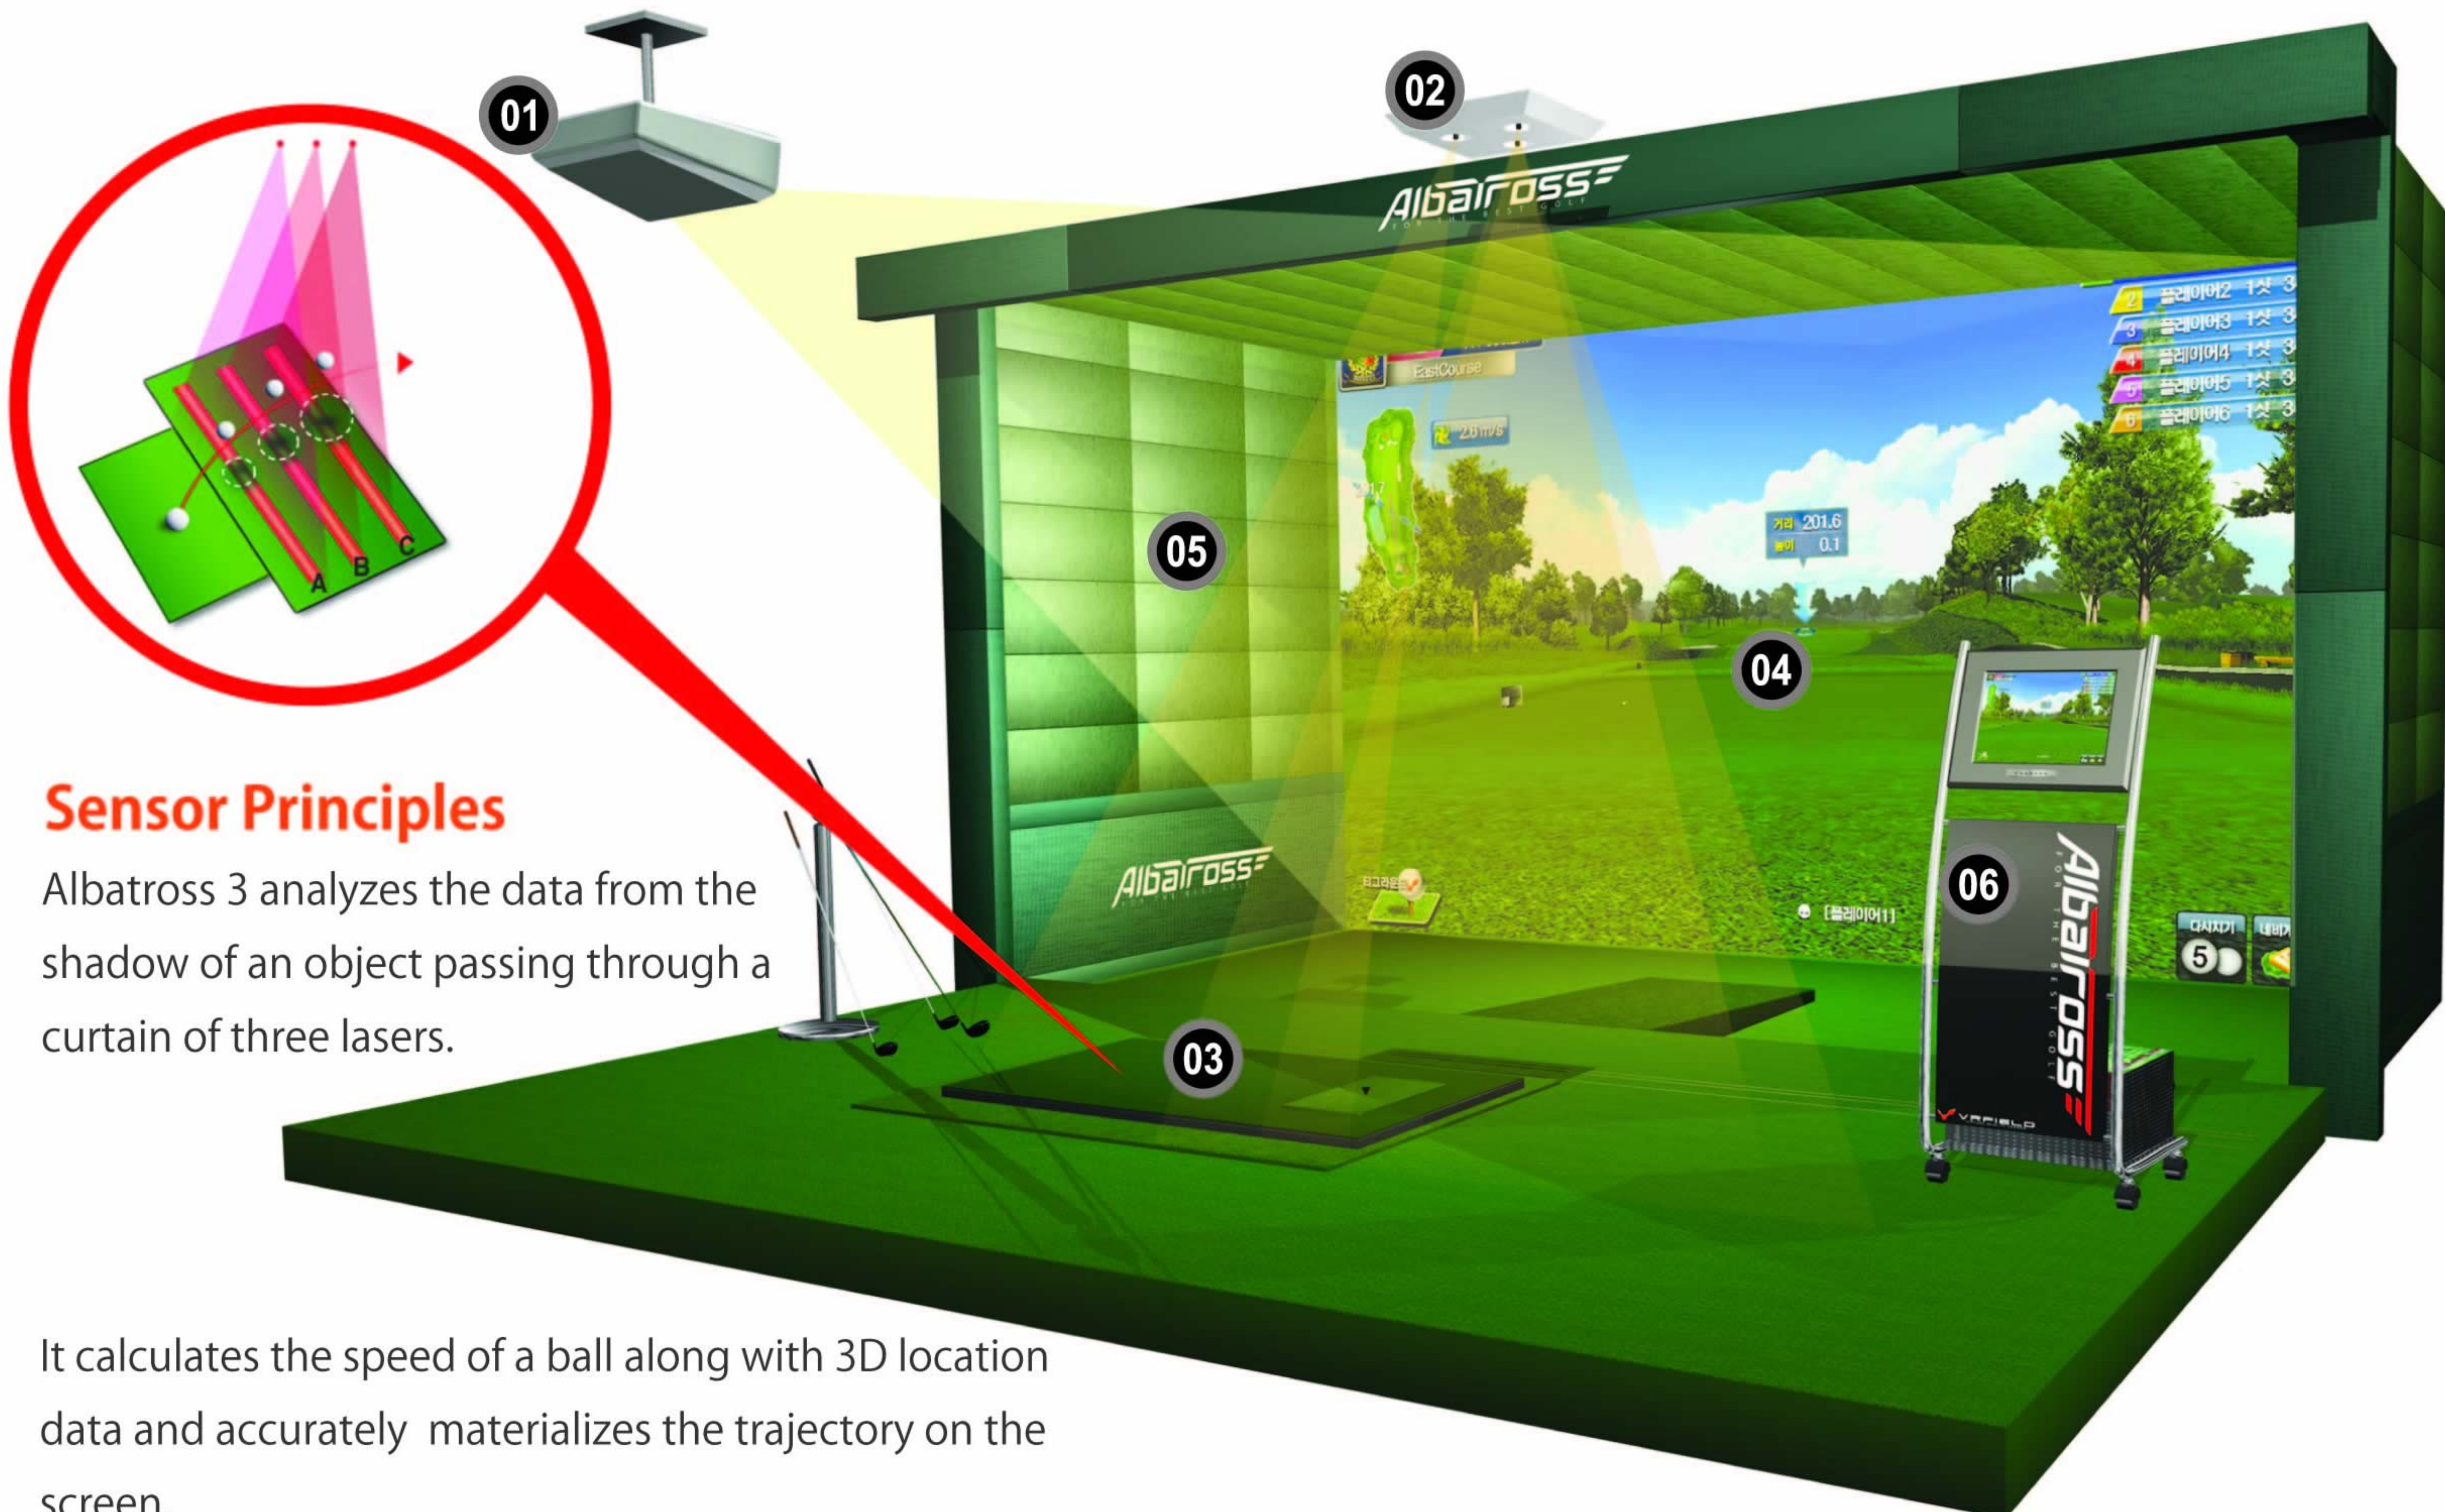

PRODUCT DESIGN

Product Model Albatross 3-L

Components

01. Projector
NEW 5000 ANSI lumens, high power 2008 model LCD projector

02. Trajectory Sensors
NEW Sensors emit three laser lines that are projected onto the sensor board below.

03. Sensor Board
NEW Lasers created by the trajectory sensors along with the sensor board are the core technologies that sense ball movement and data from the clubs.

04. Screen
NEW Since the screen is attached using velcro, it can easily be installed and replaced.

Sensor Principles

Albatross 3 analyzes the data from the shadow of an object passing through a curtain of three lasers.

It calculates the speed of a ball along with 3D location data and accurately materializes the trajectory on the screen.

FEATURES & FUNCTIONS

Features

01 16:9 Panoramic screen

The wide screen within the booth makes you feel as if you are on actual golf course.

02 Intuitive touch screen interface

A simple touch screen GUI without a mouse and keyboard is provided.