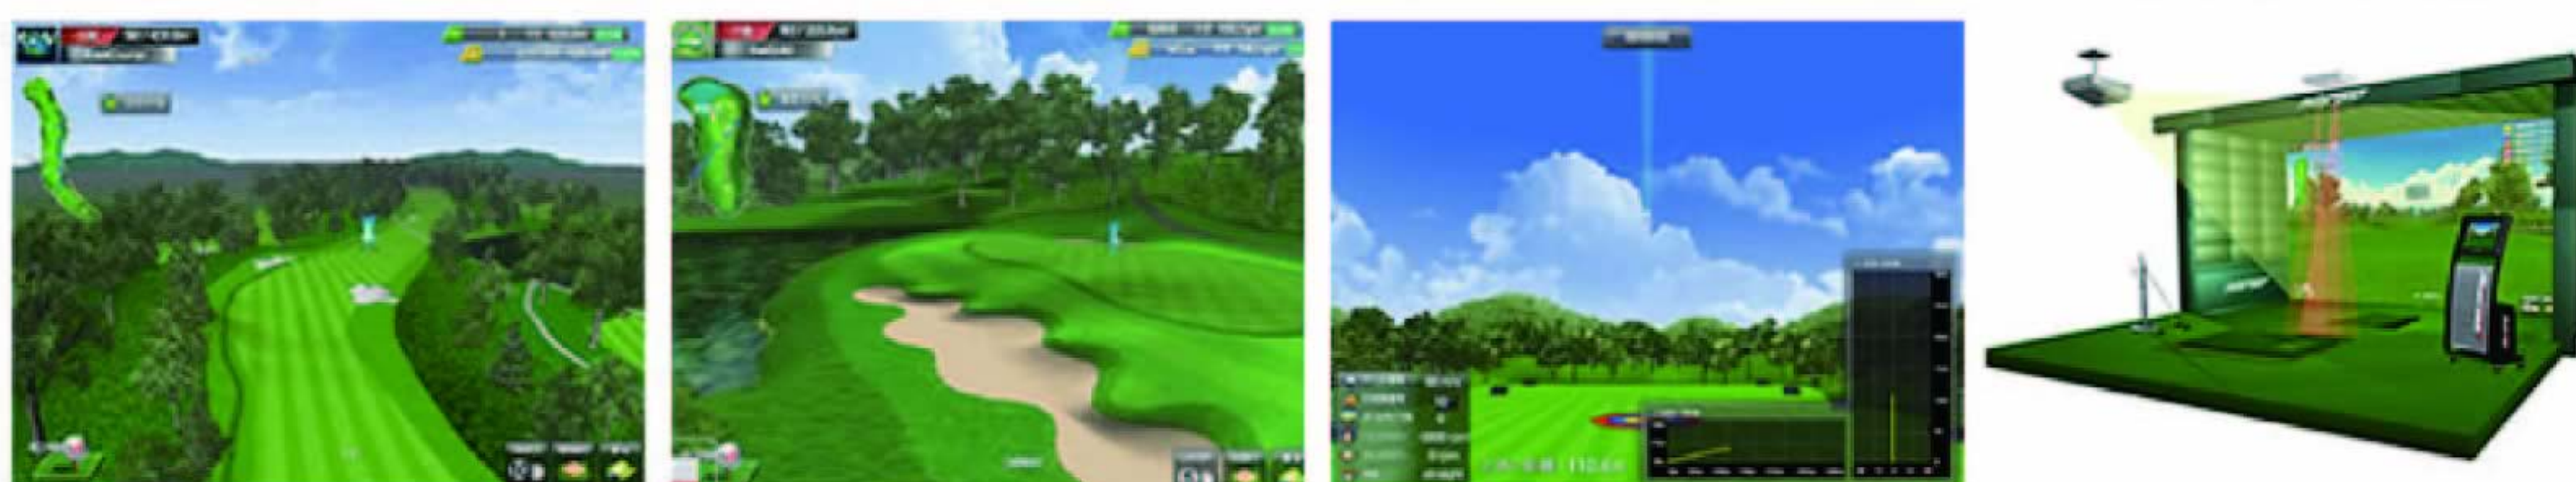

ALBATROSS

Albatross,
where dreams come true

A place where you can take
the shot of your dreams in
an imagined, natural setting...

FOR THE BEST GOLF Albatross 3

The TSS-Group, as the Albatross 3 Japan sales agent, will provide you with total business support from selling you products to creating business proposals. Please feel free to contact us!

Albatross 3 JAPAN Japan Sales Agent	Albatross 3 KOREA Japan Sales Agent
Global Pronet, Inc. 【Headerquarters】 5-14-12 Minamitsukaguchi-chō, Amagasaki-shi, Hyogo 661-0012 JAPAN TEL : 06-6428-1166 FAX : 06-6428-0071 English Contact TEL : 06-7653-5223	Global Pronet, Inc. 【Korean Branch Office】 Intelligi Officetel B-2108 24 Jeongja-dong, Bundan-gu, Sungnam-city 463-847 KOREA TEL : 82-31-782-1919 FAX : 82-31-782-1571 mail : korea@gpronet.com

East Japan Customer Service(1)	East Japan Customer Service(2)	Central Japan Customer Service	West Japan Customer Service
Yamanaka Sangyou, Inc. TEL : 0120-974-464 in charge : Ishida	Art Sougou Kikaku, Inc. TEL : 0120-143-562 in charge : Katou	Takara Shop , Inc. TEL : 0120-690-080 in charge : Inoue	Takara Service, Inc. TEL : 0120-849-220 in charge : Itou