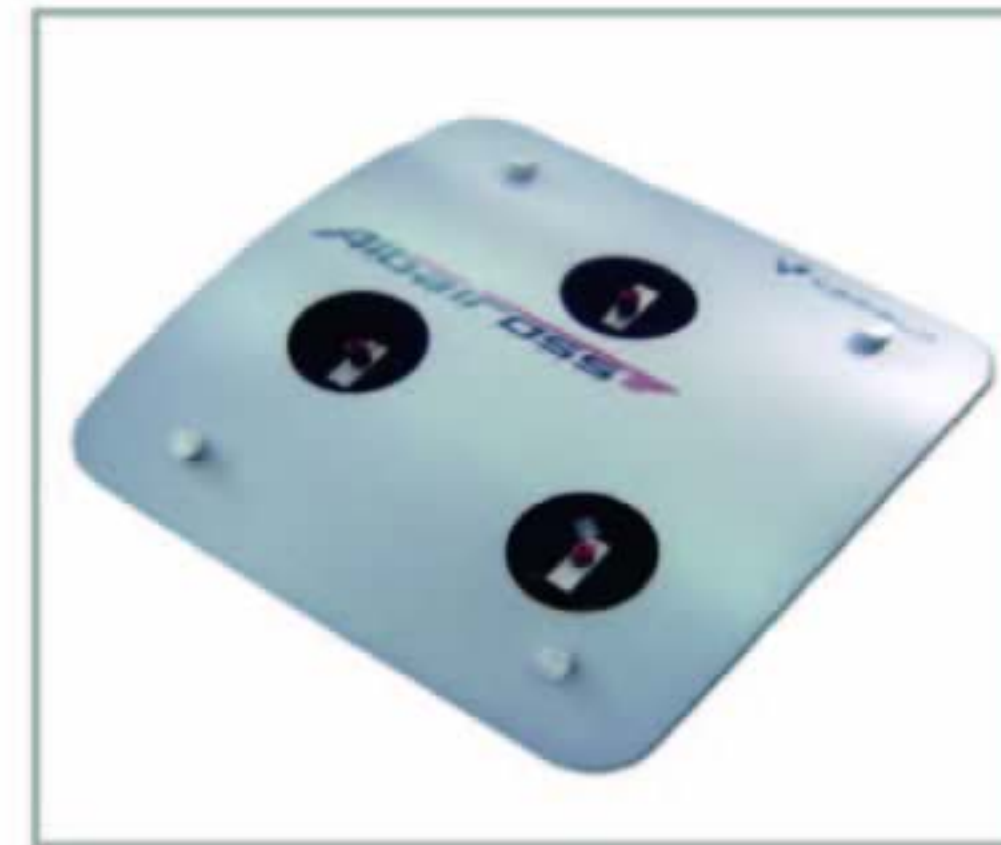

PRODUCT DESIGN

Product Model Albatross 3-L

Components

01. Projector
NEW 5000 ANSI lumens, high power 2008 model LCD projector

02. Trajectory Sensors
NEW Sensors emit three laser lines that are projected onto the sensor board below.

03. Sensor Board
NEW Lasers created by the trajectory sensors along with the sensor board are the core technologies that sense ball movement and data from the clubs.

04. Screen
NEW Since the screen is attached using velcro, it can easily be installed and replaced.

Sensor Principles

Albatross 3 analyzes the data from the shadow of an object passing through a curtain of three lasers.

It calculates the speed of a ball along with 3D location data and accurately materializes the trajectory on the screen.